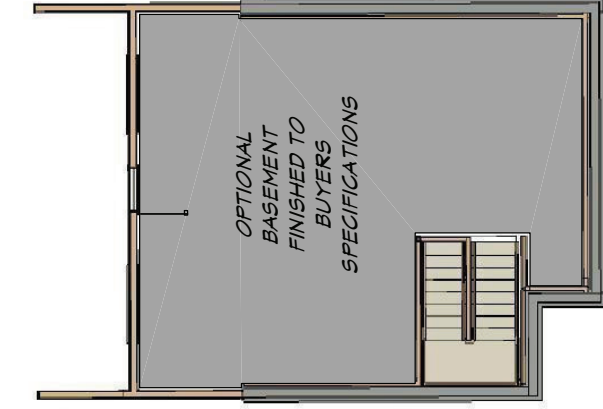

POULSBO PLACE II

REDWOOD
3 Bdrm/2.5 Bath
Optional Main
Floor Master

28' X 60'
 2128 SQ FT FINISHED
 906 SF BASEMENT

\$364,000*

* PRICING DOES NOT INCLUDE
 BASEMENT

PRICING FOR BASEMENTS ARE PER
 BUYER SPECIFICATIONS

VIEW LOT PREMIUMS MAY APPLY

LOTS 283, 284, 285, 288 & 290

Karen Bazar
 Poulsbo Place II Sales Team
 360-981-0098
 karen@poulsboplace2.com

FLOOR PLANS, SQUARE FOOTAGE AND
 RENDERINGS ARE PRELIMINARY AND ARE
 SUBJECT TO CHANGE

OPTIONAL BASEMENT
 906 SF

SECOND FLOOR
 1118 SF

MAIN FLOOR
 1010 SF

OPTIONAL MAIN
 FLOOR MASTER